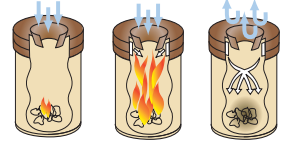

# INTERIOR WASTE BINS

## Self-extinguishing bins 30, 50, 110 l ▼

- Waste bins suitable for bank and company interiors.
- Self-extinguishing version (in case of fire origin in the waste bin, the fire is extinguished).
- They are supplied in 4 colour designs or in stainless steel.
- Quality surface finish with powder coating.

## Interior waste bins ► 30 and 50 l

- The waste bins are made of a container and loose ashtray.
- The 50 l waste bin has got two drops, therefore usable from both sides.
- Surface finish is of powder paint.