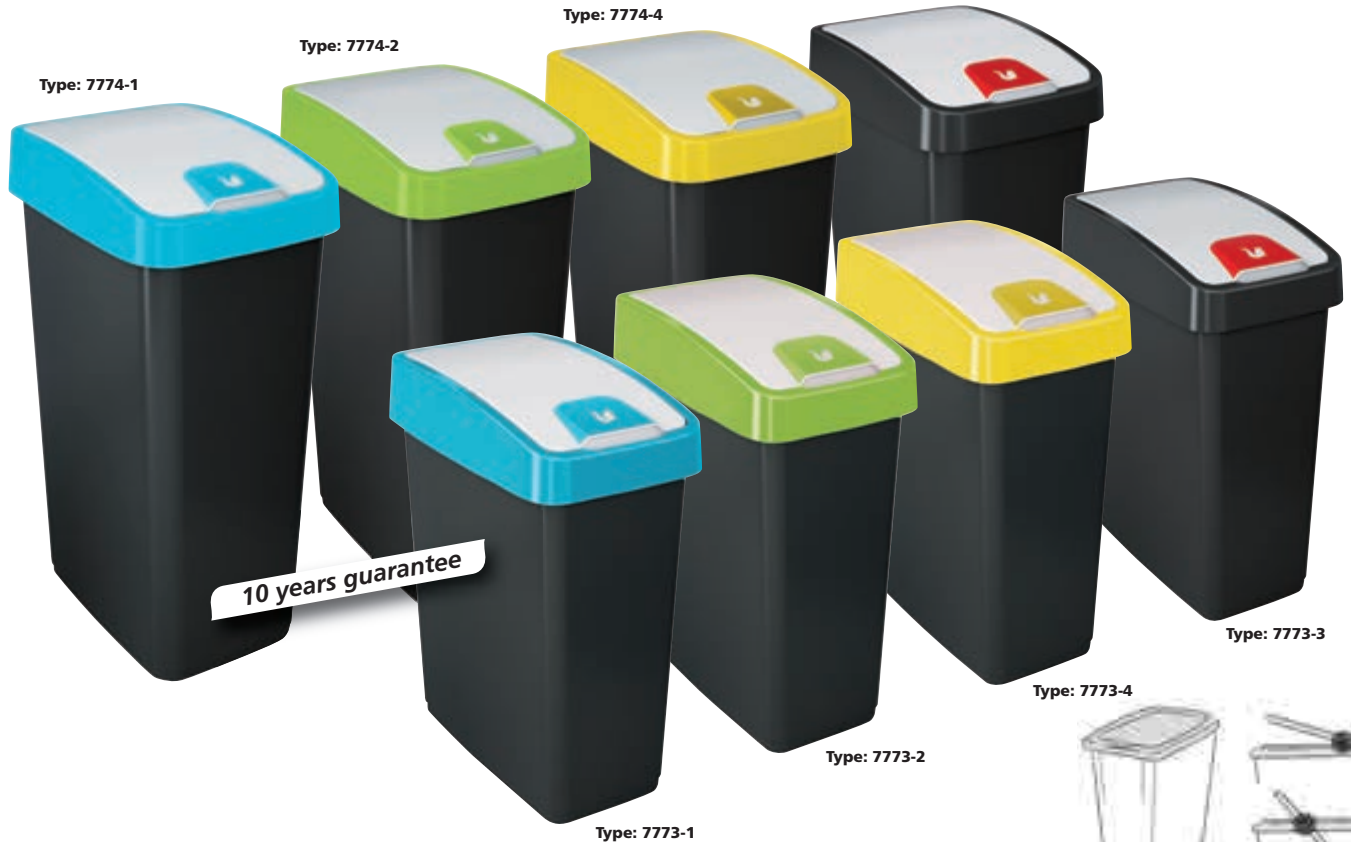

## Waste bins with double tip

- Waste bins suitable for waste separation.
- Lid enables dual way of opening.
- Delivered in four colours, in two sizes 25 l, 45 l.

### Type: 7773-1, 2, 3, 4

- 395 x 240 x 475 mm
- 25 l (bag Type: 5028)

### Type: 7774-1, 2, 3, 4

- 400 x 300 x 615 mm
- 45 l (bag Type: 5029)

Dual way of opening.

### Type: 7780

- Waste bins suitable for waste separation.
- Easy lid opening.
- Delivered in three colours.

- 365 x 370 x 555 mm
- 50 l (bag Type: 5029)

Type: 7780-4