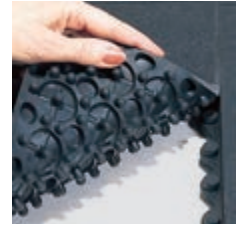

ANTI-FATIGUE MATS

Solid Fatigue Step

Type: 3174

- Made from extremely enduring rubber.
- Patterned to offer maximum comfort.
- Resistant up to 160 °C.
- Using the square of 0,9 m x 0,9 m you can set any surface.
- Suitable where workers have to stand for a long time.
- Deliverable also with sharply yellow lining and edges.

High-duty mat

Type: 4195–4199

- Perfect effect in oily greasy places.
- The mat is made from natural SBR rubber and nitrile.
- Extra resistance to the majority of oils and greases.
- The mats can be connected in runners of 0.9 and 1.5 m width.
- High circular surface provides for perfect anti-skid protection and protection against the breaking of glass.
- Spilled liquids leak through its slots and the surface thus remains dry and safe.
- Conforms with the anti-skid standard EN 13552 of R10 category.
- Surface comfortable for standing.

Placing: Suitable particularly in industry, tool shops, assembly lines, but also in bars, kitchens etc.

Comfortlok

Type: 4200–4202

- Excellently protects from slipping.
- Made of heavy-duty mixture of natural SBR rubber and nitrile through which the mat acquired better resistance to oil and fats.
- Diamond-shaped surface protects from slipping excellently.
- It complies with antiskid standard EN 13552 category R9.
- Using connecting module you can make any length of runner 0.7 m wide.