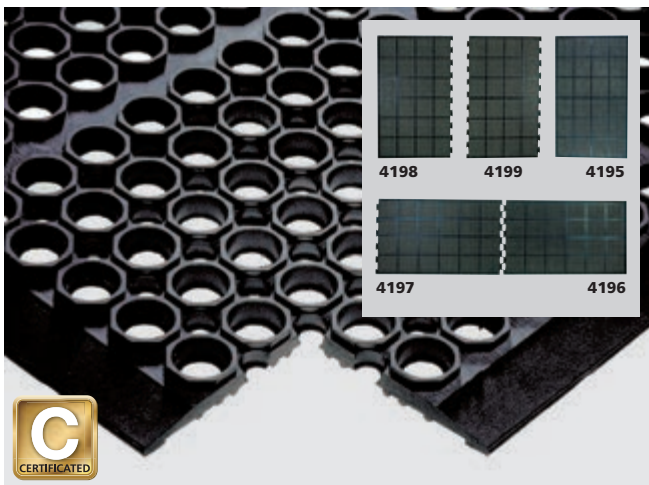

ANTI-FATIGUE MATS

Solid Fatigue Step

Type: 3174

- Made from extremely enduring rubber.
- Patterned to offer maximum comfort.
- Resistant up to 160 °C.
- Using the square of 0,9 m x 0,9 m you can set any surface.
- Suitable where workers have to stand for a long time.
- Deliverable also with sharply yellow lining and edges.

High-duty mat

Type: 4195–4199

- Perfect effect in oily greasy places.
- The mat is made from natural SBR rubber and nitrile.
- Extra resistance to the majority of oils and greases.
- The mats can be connected in runners of 0.9 and 1.5 m width.
- High circular surface provides for perfect anti-skid protection and protection against the breaking of glass.
- Spilled liquids leak through its slots and the surface thus remains dry and safe.
- Conforms with the anti-skid standard EN 13552 of R10 category.
- Surface comfortable for standing.

Placing: Suitable particularly in industry, tool shops, assembly lines, but also in bars, kitchens etc.

Comfortlok

Type: 4200–4202

- Excellently protects from slipping.
- Made of heavy-duty mixture of natural SBR rubber and nitrile through which the mat acquired better resistance to oil and fats.
- Diamond-shaped surface protects from slipping excellently.
- It complies with antiskid standard EN 13552 category R9.
- Using connecting module you can make any length of runner 0.7 m wide.