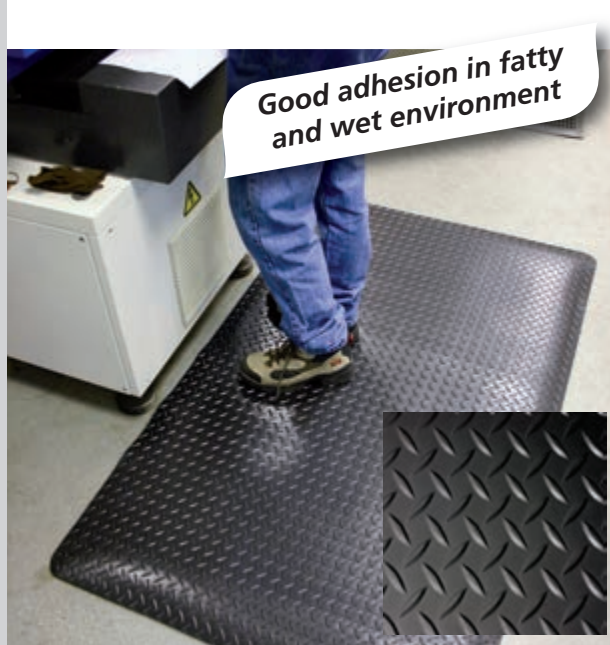

ANTI-FATIGUE MATS

Places with increased strain

Positive effect of the mat on a body:

- Decreases the pressure on spine.
- Supports the blood circulation.
- Prevention to the stiffness of joints and muscles.
- Alleviates the stiffness of neck and shoulders.
- Alleviates the pain in heels and insteps.

Deckplate

Type: 3388-3391

- Double-layer anti-fatigue mat designed for heavy operations. The mat surface with diamond pattern from hard and resistant PVC.
- Foam underlayer reduces fatigue on long-lasting standing and insulates from cold floor.
- The mat surface resists to standard industrial chemicals, but each spilled chemical must be removed from the surface immediately.
- The mat is designed for dry operations.
- It is delivered with bevelled entering edges.
- Mat height: 14 mm.
- Colour: black.
- Dimensions: 0.6 x 0.9; 0.9 x 1.5 m; 0.9 x 3 m; 0.9 x 6 m.

Simple and profit-making solution of risks related to longer standing.

Bubblemat

Type: 3172, 3173

- Made from extremely resistant rubber mixture.
- Bubble surface continuously stimulates the blood circulation thus reducing fatigue.
- Insulates cold concrete surface.
- Guards against slipping.
- Suitable where workers have to stand for a long time.
- Delivered in black colour in sizes: 0.6 m x 0.9 m or 0.9 x 1.2 m.
- Mat is not intended for constant contact with oil and fats.

Anti-fatigue ribbed

Type: 3170, 3171, 4299

- Made from 100% closed cells of vinyl foam.
- Increases productivity and efficiency.
- Its ribbed surface eases walking and eliminates slipping.
- Its pillow effect alleviates backache and tired feet of workers.
- Insulates cold concrete surfaces.
- Delivered in grey colour and in sizes: 0.6 m x 0.9 m / 0.9 m x 1.5 m / 0.9 m x 18.3 m in rolls.