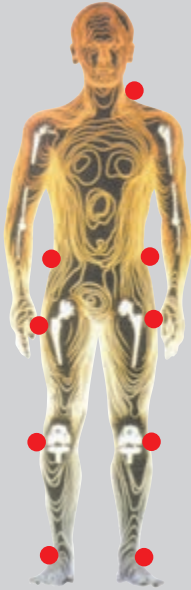

ANTI-FATIGUE MATS

Places with increased strain

Positive effect of the mat on a body:

- Decreases the pressure on spine.
- Supports the blood circulation.
- Prevention to the stiffness of joints and muscles.
- Alleviates the stiffness of neck and shoulders.
- Alleviates the pain in heels and insteps.

Deckplate

Type: 3388-3391

- Double-layer anti-fatigue mat designed for heavy operations. The mat surface with diamond pattern from hard and resistant PVC.
- Foam underlayer reduces fatigue on long-lasting standing and insulates from cold floor.
- The mat surface resists to standard industrial chemicals, but each spilled chemical must be removed from the surface immediately.
- The mat is designed for dry operations.
- It is delivered with bevelled entering edges.
- Mat height: 14 mm.
- Colour: black.
- Dimensions: 0.6 x 0.9; 0.9 x 1.5 m; 0.9 x 3 m; 0.9 x 6 m.

Simple and profit-making solution of risks related to longer standing.

Bubblemat

Type: 3172, 3173

- Made from extremely resistant rubber mixture.
- Bubble surface continuously stimulates the blood circulation thus reducing fatigue.
- Insulates cold concrete surface.
- Guards against slipping.
- Suitable where workers have to stand for a long time.
- Delivered in black colour in sizes: 0.6 m x 0.9 m or 0.9 x 1.2 m.
- Mat is not intended for constant contact with oil and fats.

Anti-fatigue ribbed

Type: 3170, 3171, 4299

- Made from 100% closed cells of vinyl foam.
- Increases productivity and efficiency.
- Its ribbed surface eases walking and eliminates slipping.
- Its pillow effect alleviates backache and tired feet of workers.
- Insulates cold concrete surfaces.
- Delivered in grey colour and in sizes: 0.6 m x 0.9 m / 0.9 m x 1.5 m / 0.9 m x 18.3 m in rolls.