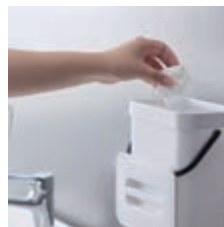

Waste bin for kitchen waste ►

- Simple and compact design for every kitchen.
- Equipped with a removable frame for bag attachment.
- Equipped with antibacterial treatment, handle for easy carrying and hinged lid.
- Supplied in white.

Type: 8275

244 x 170 x 160 mm

4 l

◀ Wall-mounted waste bin for kitchen waste

- Colorful modern kitchen waste container with wall mount.
- Detachable lid with the possibility of hanging by the rim of the container.
- Equipped with a handle for easy carrying and hinged lid.
- Detachable frame for bag attachment and the possibility of hanging the bin on the wall or kitchen unit.
- Available in 5 liters.
- Supplied in white.

Type: 8276

210 x 175 x 245 mm

5 l

Wall waste bin ► or waste bin for the kitchen unit

- Minimalist design.
- Can be mounted on the wall or on the inner wall of the kitchen unit.
- Equipped with a handle for easy carrying and hinged lid.
- Available in 12 liters.
- Supplied in white.