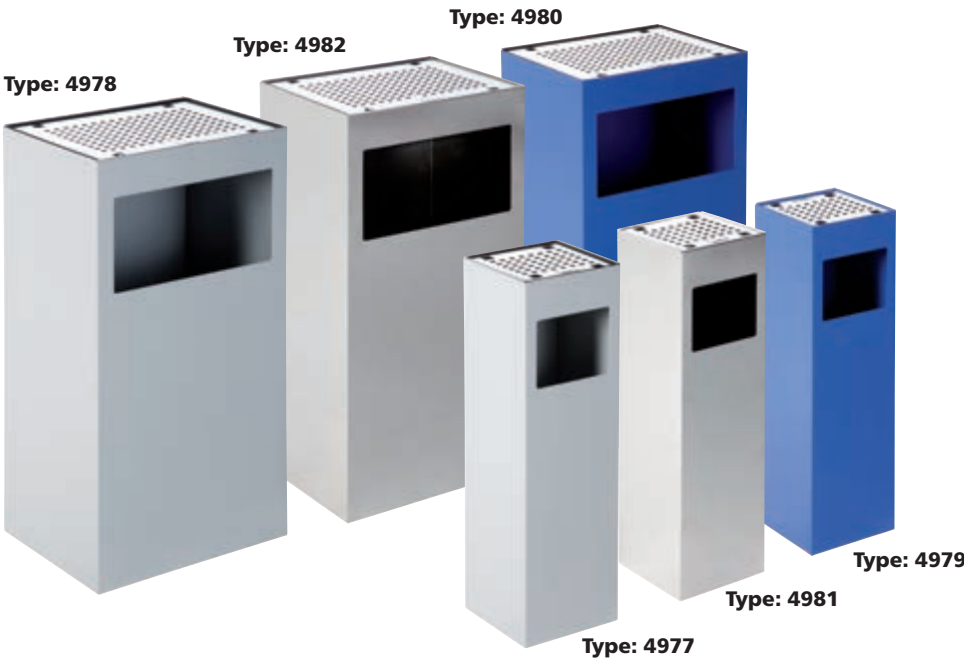

## Luxury waste bins ▼

- Luxury waste bins suitable especially for representative areas.

📏 Ø 250 x 610 mm 🗑️ 30 l

Type: 6518

Type: 6723

Type: 6724

Type: 4293

Type: 4978

## Waste bin ALFA ▲

- Luxury waste bins with a stainless ashtray.
- Removable retaining tray is located under the ashtray.
- Bin body is made of sheet steel with a powder paint or glossy stainless finish. Bins are delivered in two sizes.

**Type: 4977** (grey)

📏 190 x 190 x 660 mm

🗑️ 23 l

**Type: 4981** (stainless)

📏 190 x 190 x 660 mm

🗑️ 23 l

**Type: 4979** (blue)

📏 190 x 190 x 660 mm

🗑️ 23 l

**Type: 4978** (grey)

📏 390 x 290 x 760 mm

🗑️ 80 l

**Type: 4982** (stainless)

📏 390 x 290 x 760 mm

🗑️ 80 l

**Type: 4980** (blue)