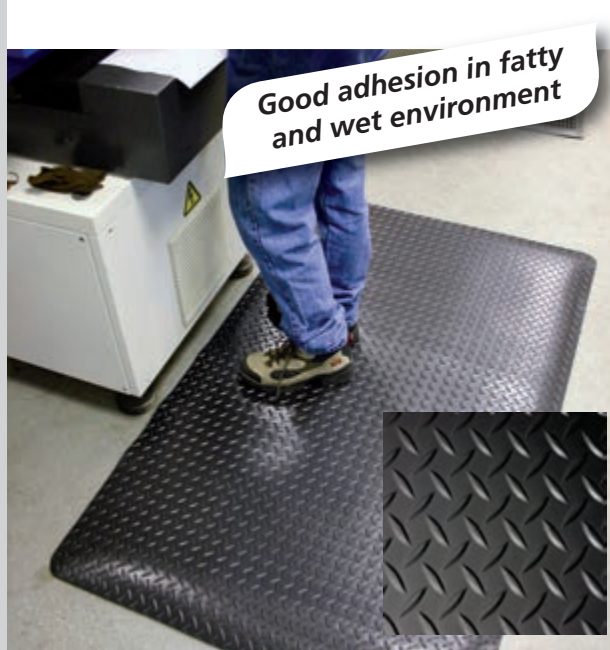

# ANTI-FATIGUE MATS

## Places with increased strain

### Positive effect of the mat on a body:

- Decreases the pressure on spine.
- Supports the blood circulation.
- Prevention to the stiffness of joints and muscles.
- Alleviates the stiffness of neck and shoulders.
- Alleviates the pain in heels and insteps.

## Deckplate

Type: 3388-3391

- Double-layer anti-fatigue mat designed for heavy operations. The mat surface with diamond pattern from hard and resistant PVC.
- Foam underlayer reduces fatigue on long-lasting standing and insulates from cold floor.
- The mat surface resists to standard industrial chemicals, but each spilled chemical must be removed from the surface immediately.
- The mat is designed for dry operations.
- It is delivered with bevelled entering edges.
- Mat height: 14 mm.
- Colour: black.
- Dimensions: 0.6 x 0.9; 0.9 x 1.5 m; 0.9 x 3 m; 0.9 x 6 m.